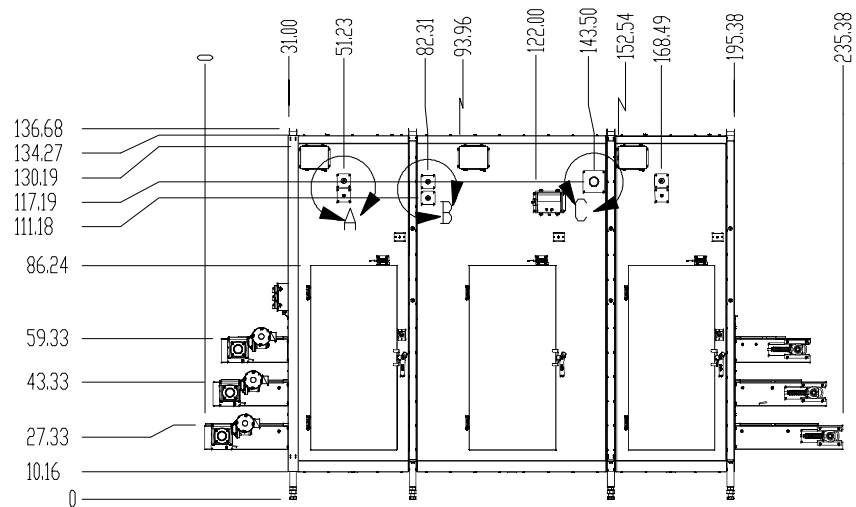

PRELIMINARY

PRELIMINARY

DETAIL A
SCALE 1 : 36

DETAIL C
SCALE 1 : 36

DETAIL B
SCALE 1 : 36

PRELIMINARY

THE INFORMATION CONTAINED IN THIS DRAWING IS THE SOLE PROPERTY OF ROSS INDUSTRIES INCORPORATED. REPRODUCTION IN PART OR AS A WHOLE WITHOUT THE WRITTEN PERMISSION OF ROSS INDUSTRIES INC. IS PROHIBITED.

ROSS INDUSTRIES INC
5321 MIDLAND ROAD (540) 439-3271
MIDLAND VIRGINIA 22728 USA www.rossindinc.com

TITLE: BLC-II - 1MDD IND - 777 - 33TR R717 - 460VAC			
SCALE: 1:72	UNITS: INCH	SHEET 1 of 1	DATE: 03/25/2016