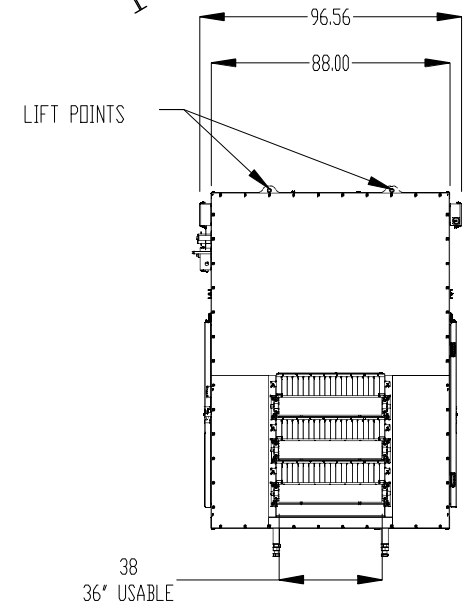

PRELIMINARY

PRELIMINARY

DETAIL A
SCALE 1 : 36

DETAIL C
SCALE 1 : 36

DETAIL B
SCALE 1 : 36

PRELIMINARY

THE INFORMATION CONTAINED IN THIS DRAWING IS THE SOLE PROPERTY OF ROSS INDUSTRIES INCORPORATED. REPRODUCTION IN PART OR AS A WHOLE WITHOUT THE WRITTEN PERMISSION OF ROSS INDUSTRIES INC. IS PROHIBITED.

ROSS INDUSTRIES INC
5321 MIDLAND ROAD (540) 439-3271
MIDLAND VIRGINIA 22728 USA www.rossindinc.com

TITLE: BLC-II - 1MDD IND - 777 - 33TR R717 - 460VAC			
SCALE: 1:72	UNITS: INCH	SHEET 1 of 1	DATE: 03/25/2016