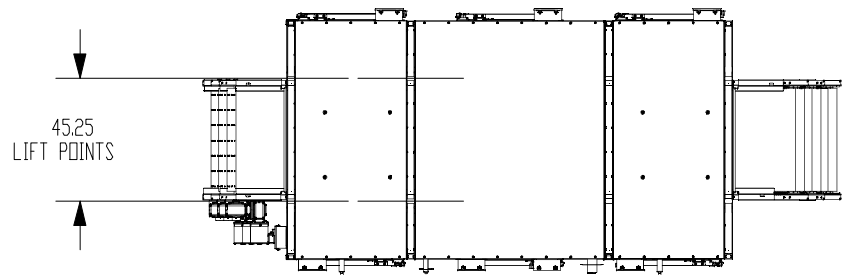

PRELIMINARY

PRELIMINARY

DETAIL A
SCALE 1 : 36

DETAIL C
SCALE 1 : 36

DETAIL B
SCALE 1 : 36

PRELIMINARY

THE INFORMATION CONTAINED IN THIS DRAWING IS THE SOLE PROPERTY OF ROSS INDUSTRIES INCORPORATED. REPRODUCTION IN PART OR AS A WHOLE WITHOUT THE WRITTEN PERMISSION OF ROSS INDUSTRIES INC. IS PROHIBITED.

ROSS INDUSTRIES INC
5321 MIDLAND ROAD (540) 439-3271
MIDLAND VIRGINIA 22728 USA www.rossindinc.com

TITLE: BLC-II - 1MDD IND - 777 - 33TR R717 - 460VAC			
SCALE: 1:72	UNITS: INCH	SHEET 1 of 1	DATE: 03/25/2016