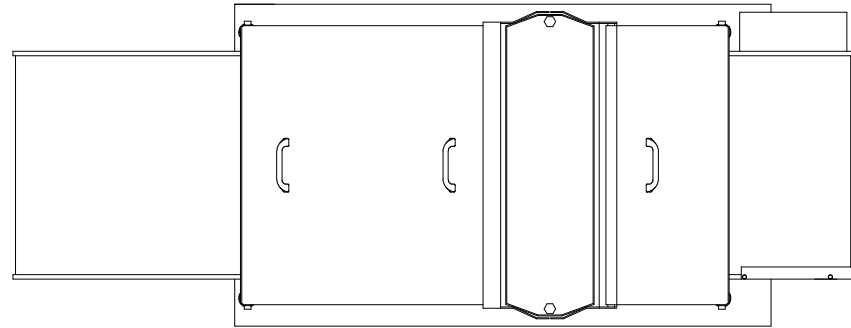

700WSSP_3VIEW

NEXT ASSY:	X	S/N:	X
ROSS INDUSTRIES INC. MIDLAND, VIRGINIA 22728 USA			
TITLE		TC700WSSP	
TOLERANCES - UNLESS SHOWN		SCALE: FULL	DATE: 16APR08
.XXX ± .005		ANGLE ± 0°30'	FILED: X
.XX ± .020		FINISH 1.25/	MATL: X
DES	DRN	CHK	APP
LRC			R
700WSSP_3VIEW			v