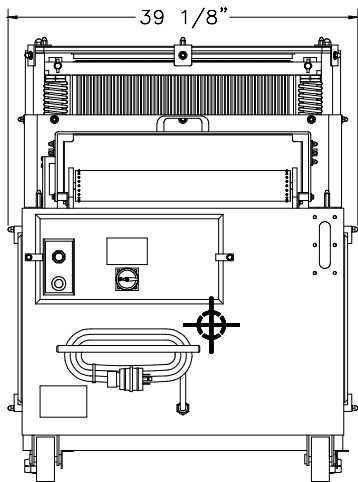

700WSSP_3VIEW

NEXT ASSY:	X	S/N:	X
ROSS INDUSTRIES INC. MIDLAND, VIRGINIA 22728 USA			
TITLE		TC700WSSP	
TOLERANCES - UNLESS SHOWN		SCALE: FULL	DATE: 16APR08
.XXX ± .005		ANGLE ± 0°30'	FILED: X
.XX ± .020		FINISH 1.25/	MATL: X
DES	DRN	CHK	APP
LRC			R
700WSSP_3VIEW			v