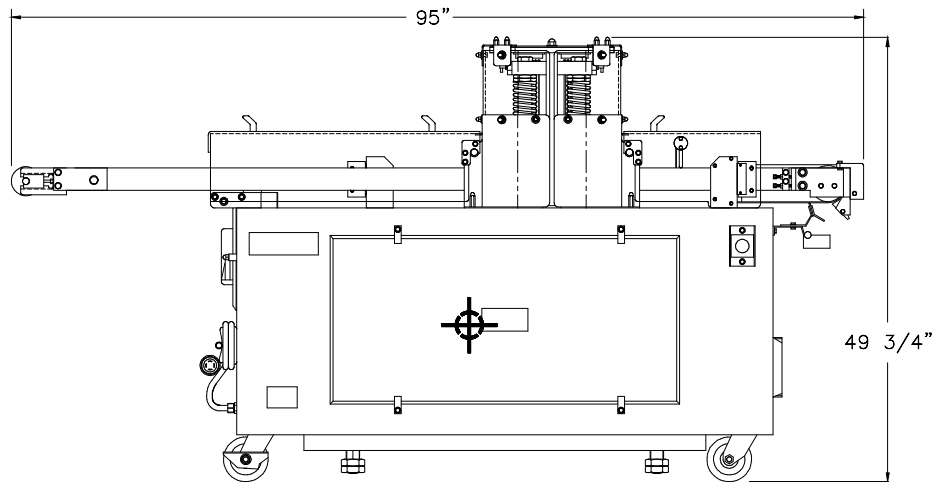

700WSSP_3VIEW

NEXT ASSY:	X	S/N:	X
ROSS INDUSTRIES INC. MIDLAND, VIRGINIA 22728 USA			
TITLE		TC700WSSP	
TOLERANCES - UNLESS SHOWN		SCALE: FULL	DATE: 16APR08
.XXX ± .005		ANGLE ± 0°30'	FILED: X
.XX ± .020		FINISH 1.25/	MATL: X
DES	DRN	CHK	APP
LRC			R
700WSSP_3VIEW			v